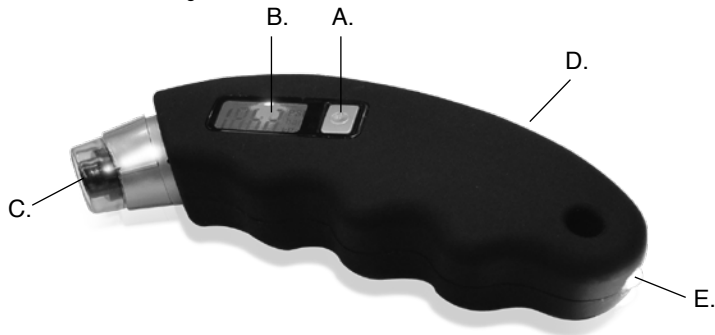

Instruction Manual for Light Up Tire Pressure Gauge

Read through this entire instruction manual BEFORE using your **Light Up Tire Pressure Gauge**.

We're dedicated to bringing you well-designed products that make living fun and easy. We stand behind all our products and warrant this to be free from defects in workmanship and materials for 1 year from the date of purchase.

For service claims or questions please contact our website ProtocolNY.com.

Parts

- A. Power button
- B. LCD backlit display
- C. Gauge
- D. Power switch for mini flashlight
- E. Mini flashlight

HOW TO USE

Make sure to read and note the specifications of your car and tires.

Tire Pressure Gauge

1. Remove the valve cap from the tire.
2. Make sure the display is dark before turning on the tire pressure gauge.
3. Press and release the power button (**part A**) to turn on the gauge. The LCD backlit display (**part B**) will illuminate.
4. After 2 seconds, the display should read 0.0 PSI.
5. Press the power button repeatedly to select the preferred measuring unit (PSI – BAR – KPA)
6. Place the gauge (**part C**) over the tire valve firmly. The gauge can turn 180° for a more comfortable angle. You should not hear any hissing from the valve.
7. Hold for 2 seconds and the display will give an accurate readout of the pressure. The measurement will remain on the screen for 10 seconds.
8. Press the power button for 2 seconds to turn off or the display will turn off automatically after 90 seconds.

Mini LED Flashlight

1. Flip the power switch (**part D**) to the flashlight to turn on or off.

WARNING:

1. Never submerge product in water. Do not use if wet.
2. This product requires 5 'LR44' button cell batteries which are included. Do not attempt to use any other type of battery with this product.